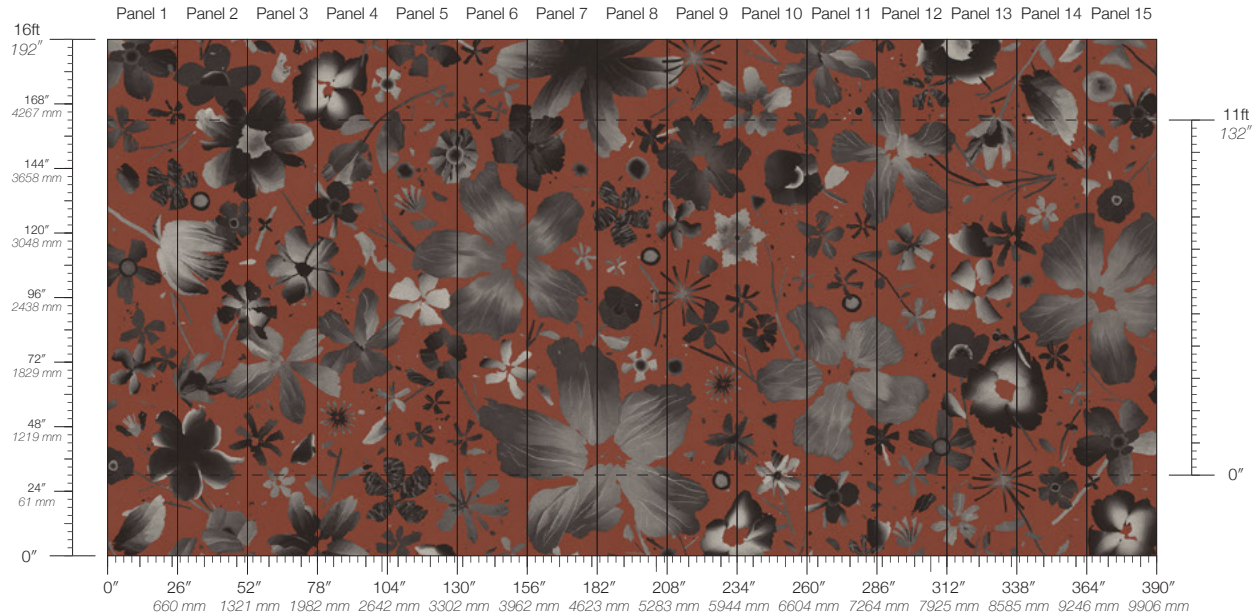

Botanica Inlaid

Suitable for residential and some commercial projects

COLOR
Inlaid

STOCK
Made to order

MAINTENANCE
Water-based cleanser

CONTACT
sales@calicowallpaper.com
+1 718 243 1705
57 Lispenard Street
New York, NY 10013 USA

ITEM
6212

LEAD TIME
4 weeks to print

ENVIRONMENTAL
FSC Certified Content

CONTENT
Clay-Coated Paper

MINIMUM
1 panel

SPECS
100% Cellulose face
Non-woven backing
7.1 oz per linear yard
117 g per linear meter
Smooth surface texture

DISCLAIMER
Refer to our website to see the full mural artwork. Reference the physical sample for color and texture. Panel maps represent mural artwork only.

PANEL WIDTH
26" / 661 mm trimmed

PRICE
Available upon request

PANEL HEIGHT
132" / 3353 mm standard
192" / 4877 mm extended

ORIGIN
USA

TESTING
(US) ASTM E84 Adhered Class A

REPEAT
Non-repeating

DETAILS
Custom options available